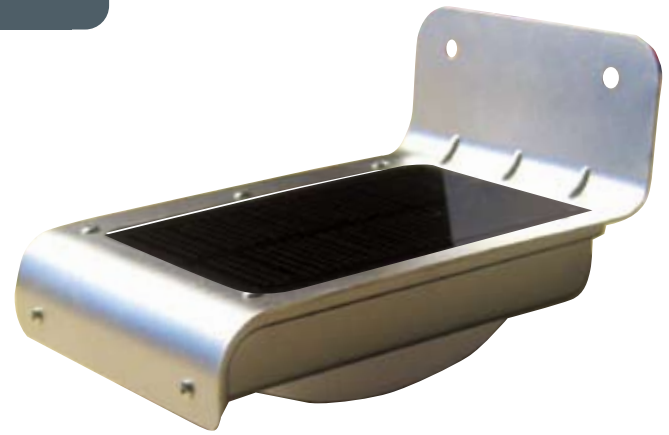

outdoor eco
MOTION-LIGHT
Quintezz®

Automatic motion & light sensor

SOLAR POWERED

MOTION SENSOR

KEY FEATURES

- Automatic motion & light sensor
- Automatic dim function
- Automatic ON/OFF function
- Aluminium: completely corrosion free
- Lifetime use
- No power needed
- Easy mounting
- 100% waterproof & heat proof
- High efficiency
- Green power

TECHNICAL SPECIFICATIONS

• Solar charging	< 8 hrs	[charges in ordinary day-light conditions, does not require bright sunshine]
• Protect function	yes	
• Kelvin	6000 °K - 6500 °K	
• Lumen	130	
• Color	Silver	
• Consumption	1 Watt	
• HP LED's	16 pcs SMD	
• Solar panel	0,55 Watt	
• Battery	Li-ion battery 3.7V 800mAh	
• IP	64	
• Dimensions	132 x 92 x 77 mm	
• Weight	198g	