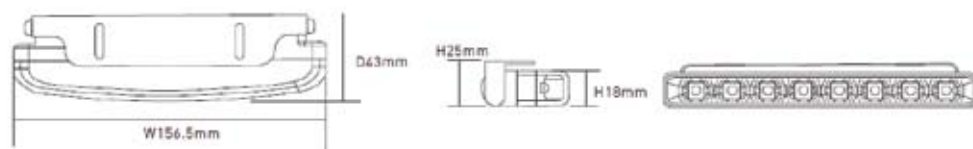

DAYTIME RUNNING LED DRL 108

Quintezz®

High power LED DRL lamps

KEY FEATURES

- 7W High power LED DRL lamps
- 8 pcs big power LED's with low energy
- Slim design with aluminium housing
- Switchbox with automatic on/off Dim-function
- Long lifespan: up to 50000 hours
- Special optical lens for perfect lighting effect
- 100% Waterproof for exterior use: IP67
- ECE R87 & E-mark approved

TECHNICAL SPECIFICATIONS

- | | |
|--------------|-----------------------|
| • Voltage | 12V and 24V available |
| • Kelvin | 6000-7000 °K |
| • Lumen | 140 Lm x 2 |
| • Beam angle | 90° |
| • Color | White |

ADDITIONAL INFORMATION

EAN: 12V 54.14633.05857.7
24V 54.14633.05858.4

QTY/carton: 24 pcs

Certifications:

PACKAGE CONTENTS

2 x DRL 108 Light

Installation materials

Wiring harness with
integrated switch box